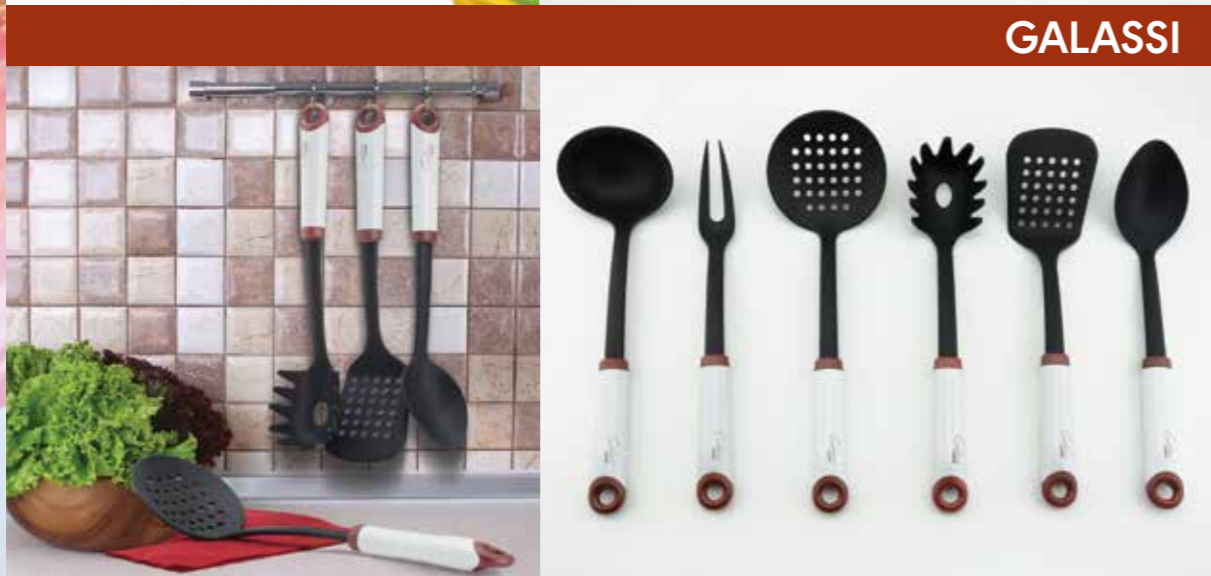

RUSTICO

CLASSY

ERGO

ARTICO

WOODY LINE

Utensils

Nylon tools

- EASY TO CLEAN
- DISHWASHING SAFE
- HIGH QUALITY MATERIAL
- AVAILABLE IN DIFFERENT COLORS
- UNIQUE DESIGN
- PRACTICAL HANGING LOOP