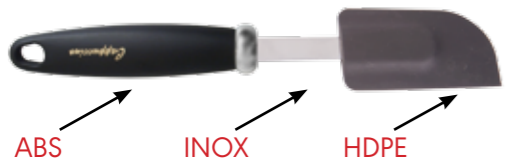

1. **Key:**
2. ABS Acrylonitril Butadien Styrol
   - HDPE High density Polyethylene
   - PA Polyamide
   - POM Polyoxymethylene
   - PP Polypropylene
   - PPA Polyphthalamide
   - SAN Styrene acrylonitril copolymer
   - TPU Thermoplastic polyurethane
   - AL Aluminium
   - INOX Stainless Steel
   - WOOD Wood
   - ZAMAK Alloys with a base metal of zinc