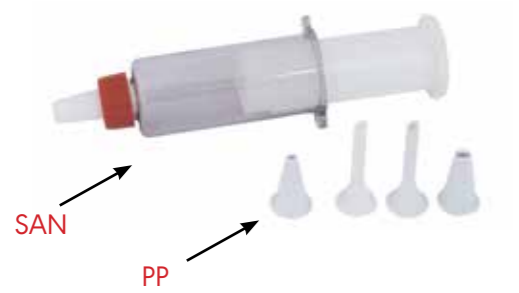

1. **Key:**
2. ABS Acrylonitril Butadien Styrol
   - HDPE High density Polyethylene
   - PA Polyamide
   - POM Polyoxymethylene
   - PP Polypropylene
   - PPA Polyphthalamide
   - SAN Styrene acrylonitril copolymer
   - TPU Thermoplastic polyurethane
   - AL Aluminium
   - INOX Stainless Steel
   - WOOD Wood
   - ZAMAK Alloys with a base metal of zinc