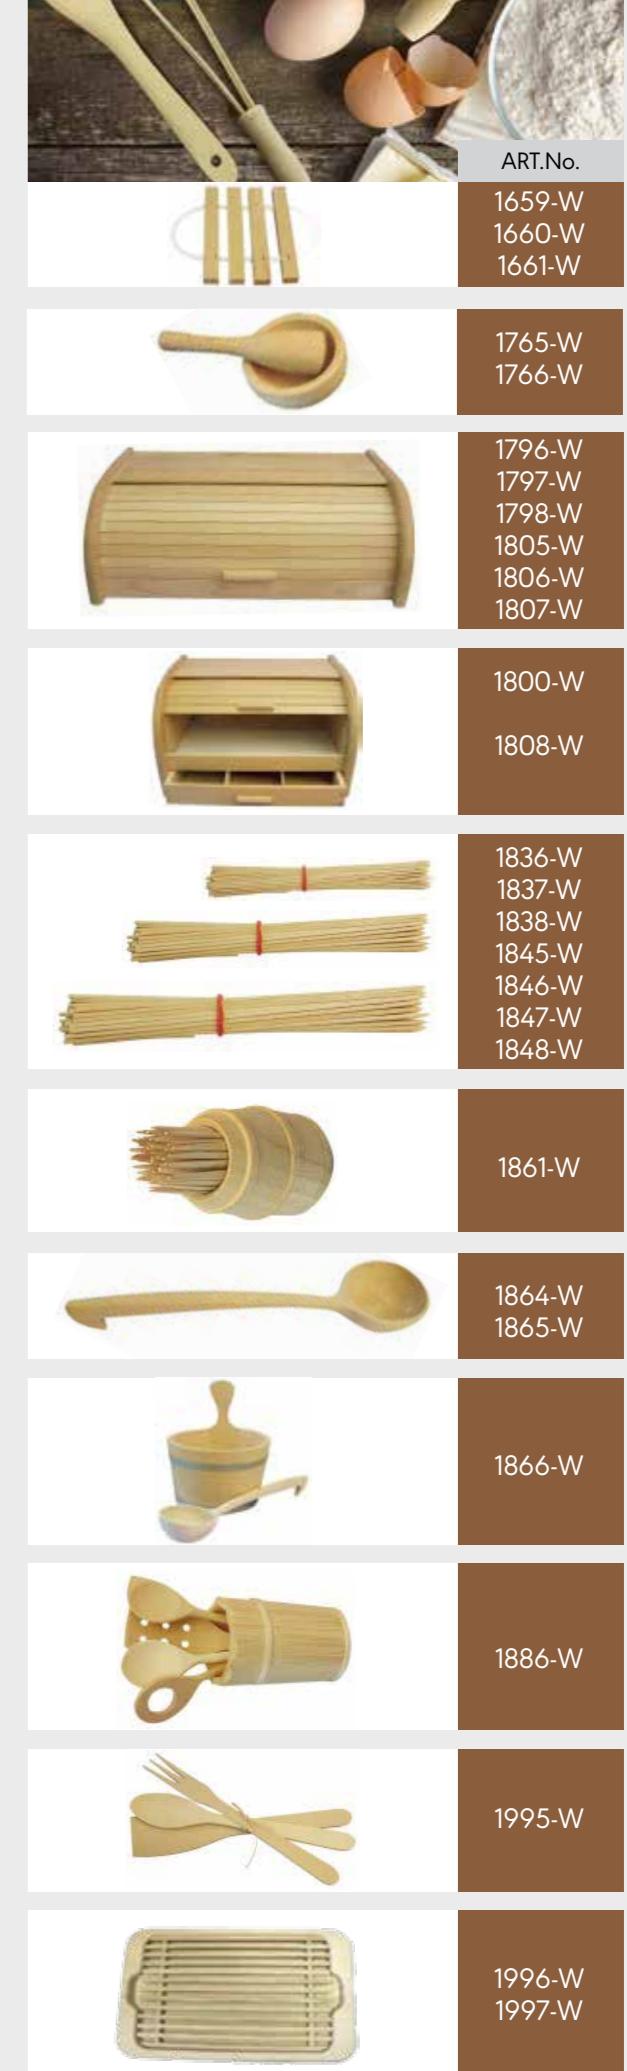

Description	QTY	ART.No.
Rack with handle - 7 slats 22x22 cm - 6 slats 15x19 cm - 4 slats 12x15 cm		1659-W 1660-W 1661-W
mortar	12 cm 20 cm	24 1765-W 1766-W
Bread box, pine wood	20 cm 30 cm 40 cm	2 2 2
Bread box, beech wood	20 cm 30 cm 40 cm	
Bread box cutlery holder, pine wood 40 cm		1800-W
Bread box cutlery holder, beech wood 40 cm		1808-W
Skewer-handmade, 25 pc.	25 cm 30 cm 40 cm	1836-W 1837-W 1838-W
Skewer-machinemade, 25 pc.	15 cm 20 cm 25 cm 30 cm	72 72 72 72
Toothpick in a toothpick pot 40pcs/stk.		144 1861-W
Ladle	30 cm 45 cm	72 1864-W 1865-W
Sauna set		1866-W
Spoon stand 18 cm		1886-W
Kitchen set 30 cm		72 1995-W
Chopping board for cutting bread 26X40X2.4 53X32X2.4		1996-W 1997-W