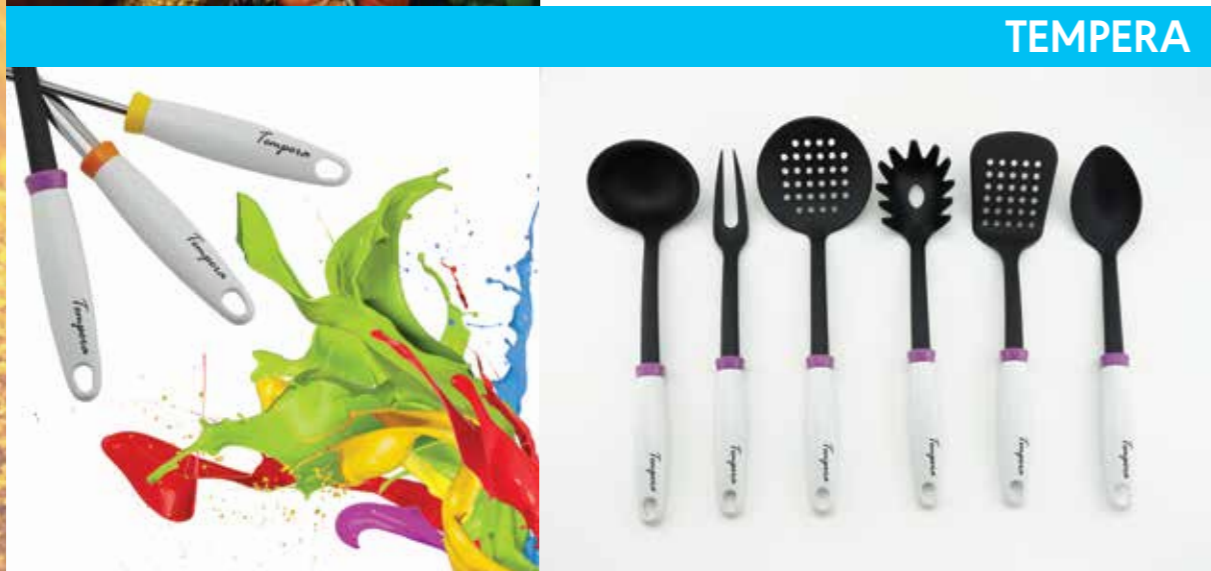

RUSTICO

CLASSY

ERGO

ARTICO

WOODY LINE

Utensils

Nylon tools

- EASY TO CLEAN
- DISHWASHING SAFE
- HIGH QUALITY MATERIAL
- AVAILABLE IN DIFFERENT COLORS
- UNIQUE DESIGN
- PRACTICAL HANGING LOOP