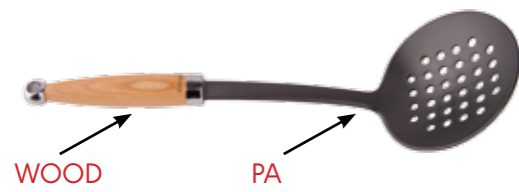

1. **Key:**
2. ABS Acrylonitril Butadien Styrol
   - HDPE High density Polyethylene
   - PA Polyamide
   - POM Polyoxymethylene
   - PP Polypropylene
   - PPA Polyphthalamide
   - SAN Styrene acrylonitril copolymer
   - TPU Thermoplastic polyurethane
   - AL Aluminium
   - INOX Stainless Steel
   - WOOD Wood
   - ZAMAK Alloys with a base metal of zinc